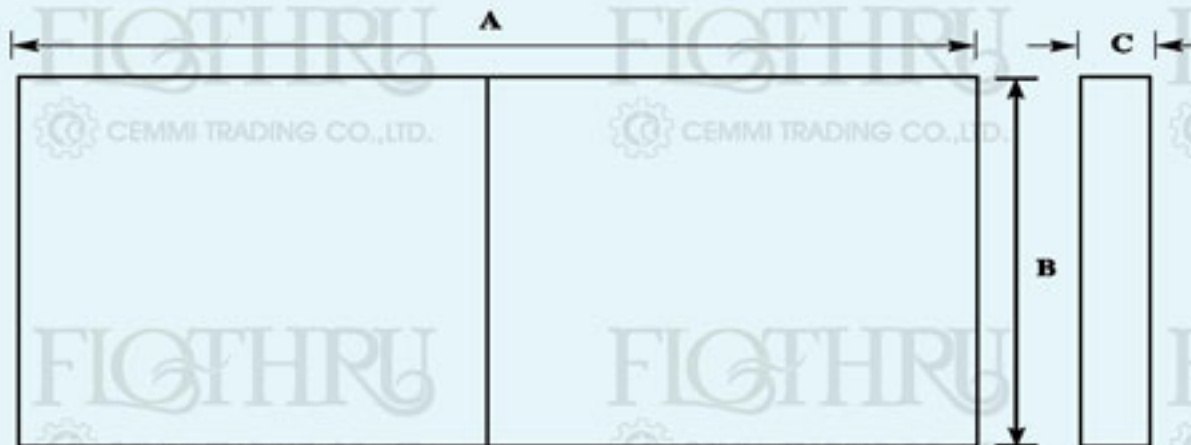

A x B = SIZES ARE UPON REQUEST

C = 1/2", 1", 2" THICKNESS